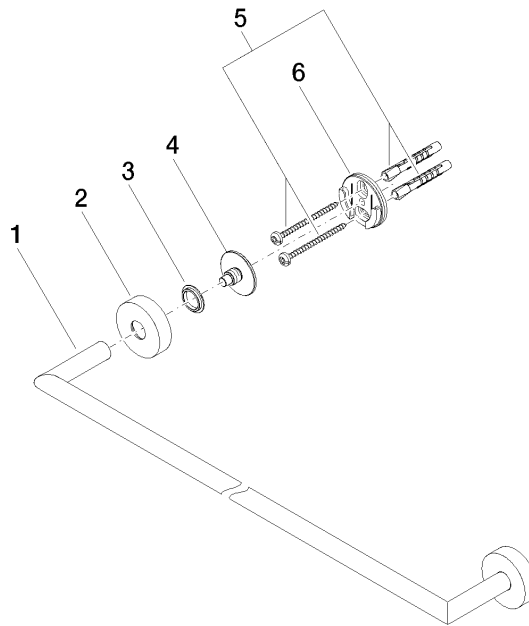

**Towel bar - Chrome**

ENO

83 060 979

- gauge 600 mm
- width 640mm
- height 40 mm
- rosette Ø 40 mm
- 65mm projection

Fits ELIO, ENO, MEM, META SQUARE, SYNC and TARA ULTRA

Fits: ENO, SYNC, TARA ULTRA, META SQUARE

83 060 979

mm [inches]

83 060 979

Parts for other finishes can be found here: Brushed Platinum

### Spare parts list

No.	Item Number	Name	Quantity used	Delivery time
1	05 28 22 622 00-00	holder	1	10
2	08 27 97 500-00	rosette	2	10
3	08 30 11 516 90	ring	2	2
4	08 17 97 560 90	holder	2	2
5	05 30 31 025 00 90	fixing set	2	2
6	08 17 97 501 07	holder	2	2