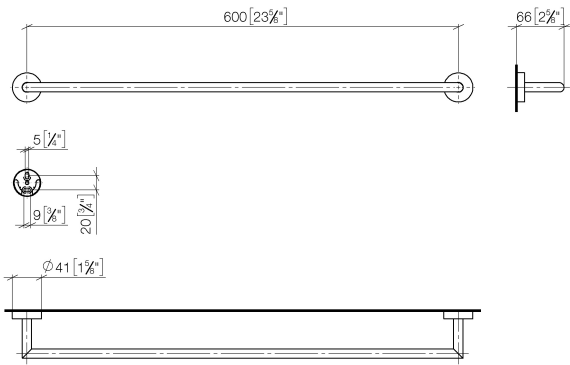

**Towel bar - Chrome**

ENO

83 060 979

- gauge 600 mm
- width 640mm
- height 40 mm
- rosette Ø 40 mm
- 65mm projection

Fits ELIO, ENO, MEM, META SQUARE, SYNC and TARA ULTRA

Fits: ENO, SYNC, TARA ULTRA, META SQUARE

83 060 979

mm [inches]

83 060 979

Parts for other finishes can be found here: Brushed Platinum